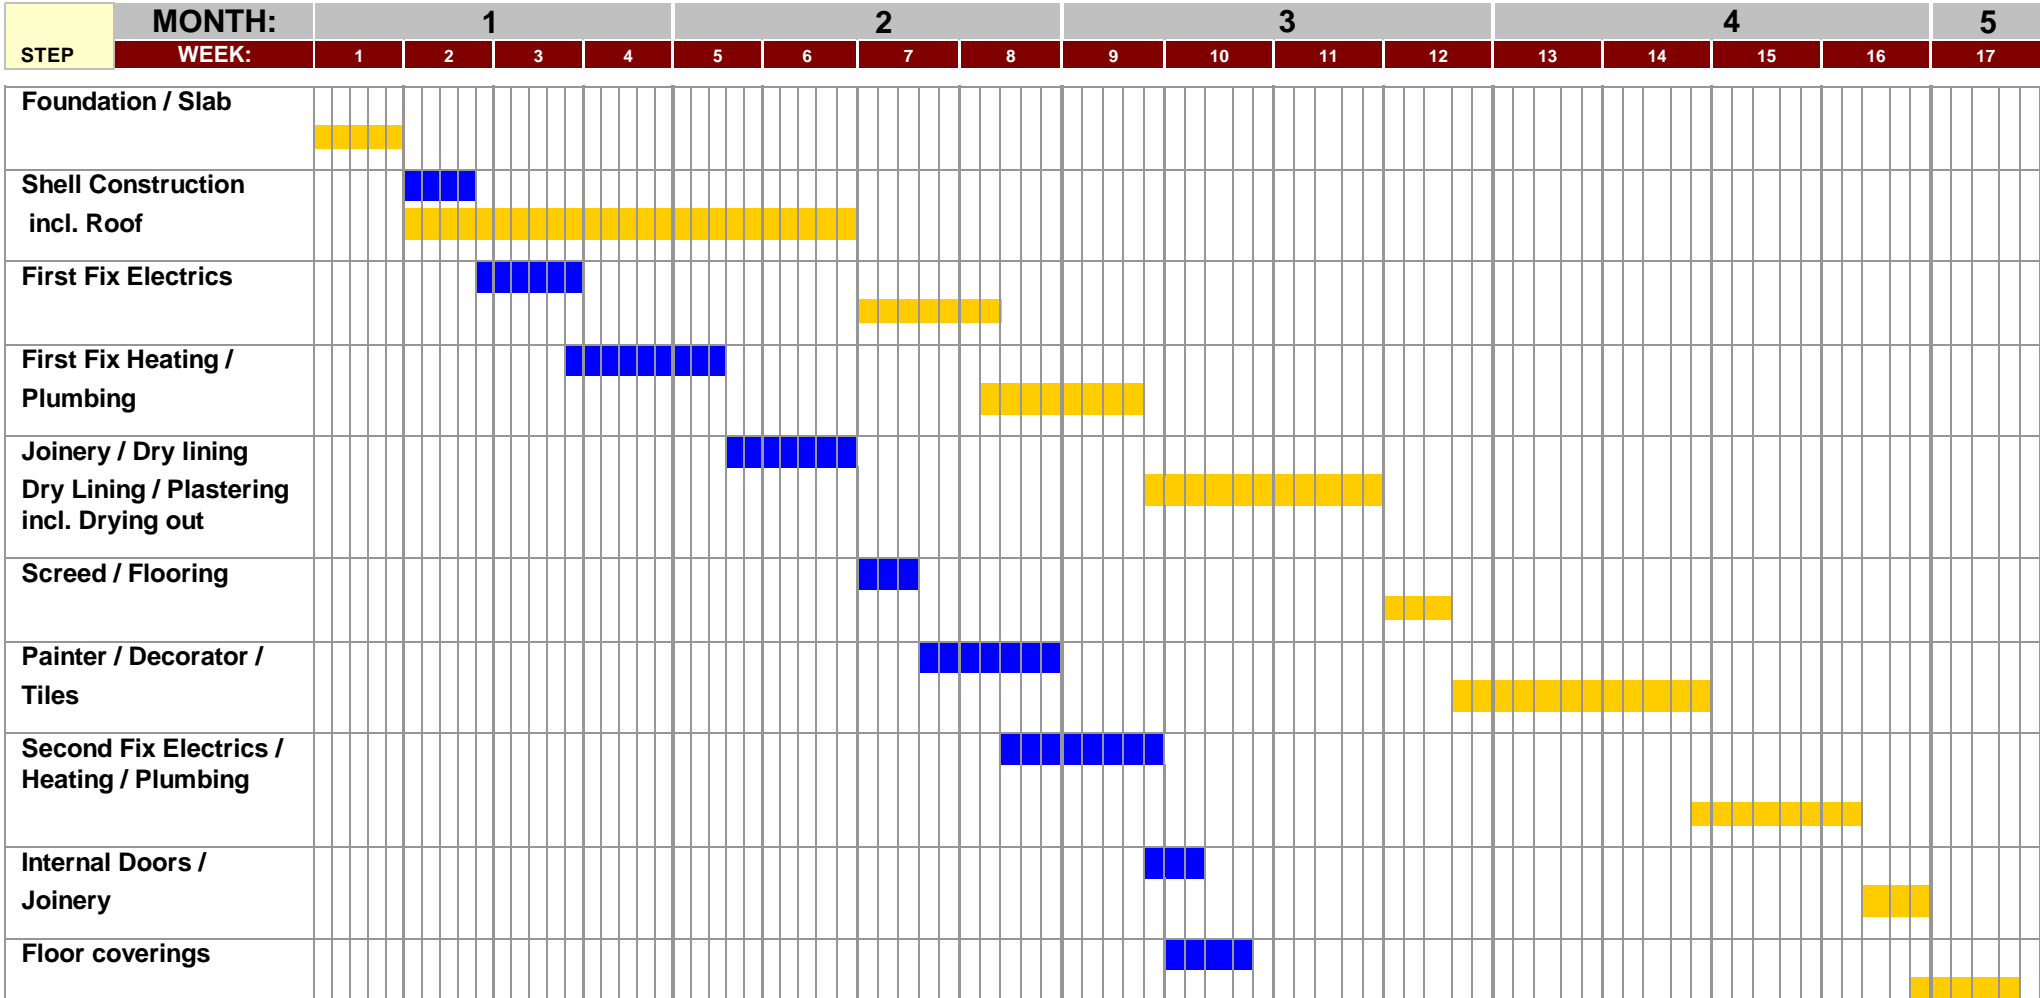

Comparison Completion Times: Hi-flexx vs. Traditional Build - Detached Residential House

VERSION 1.2

 : Hi-Flexx System

 : Traditional Build

SAVE 7 WEEKS